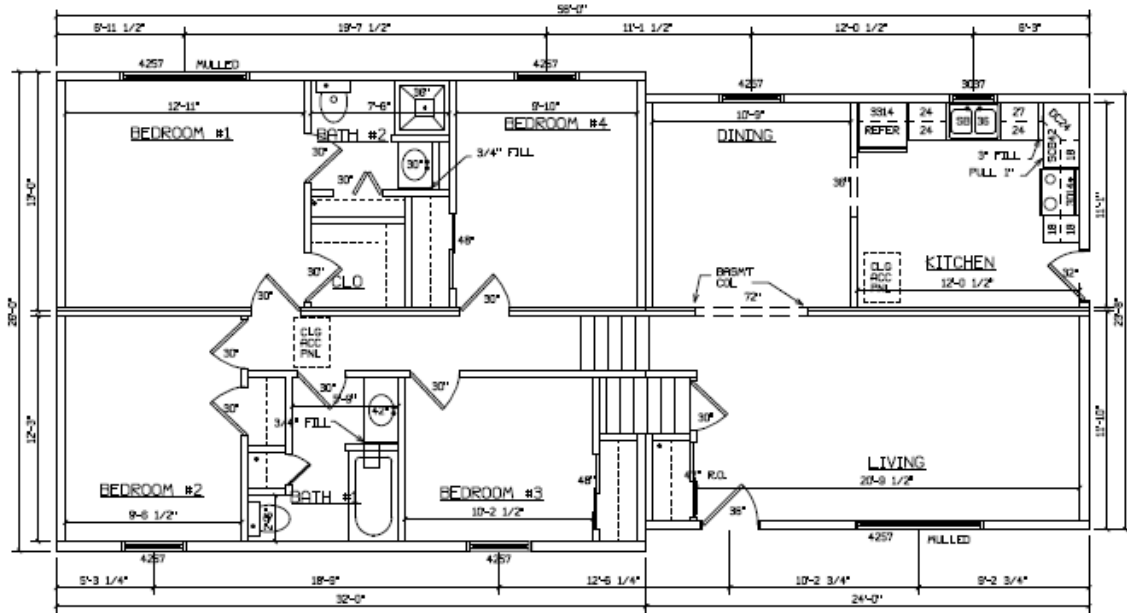

Lebanon Split Level

heritagemodularhomes.com

16 Harrington Ave, Shrewsbury, MA
508-754-9322